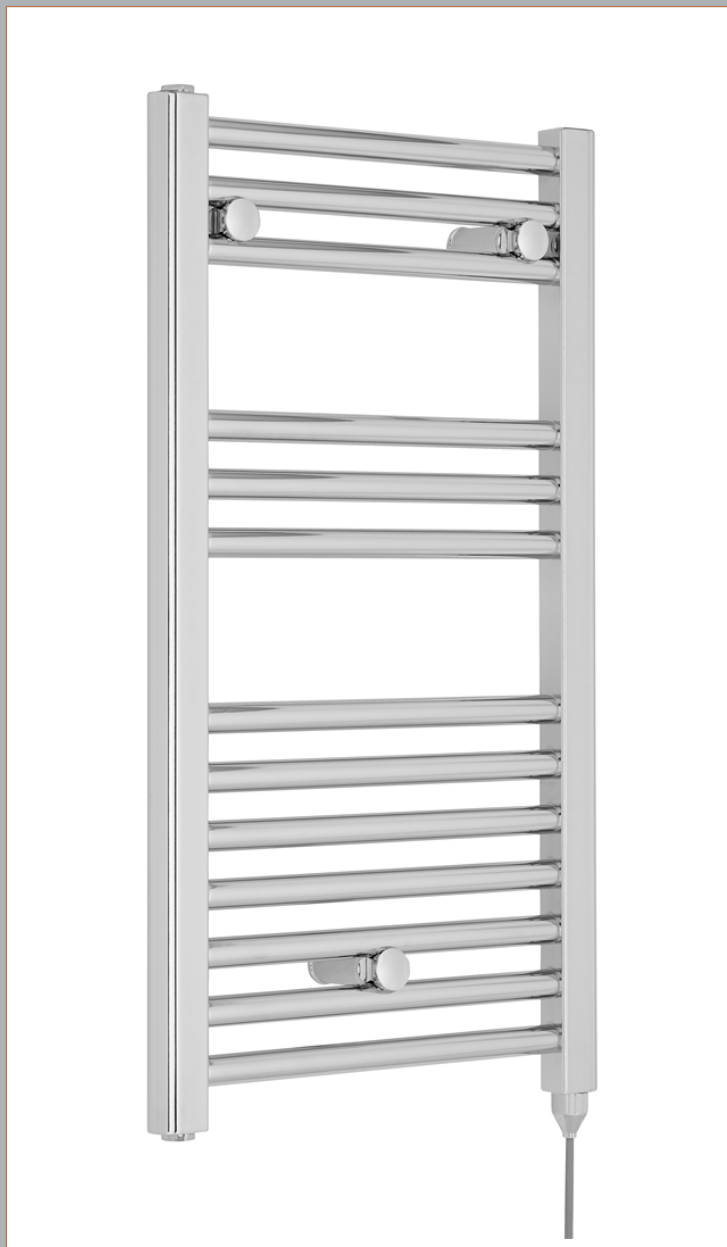

Sales Code: MTY150

Description: Round Chrome Rad 720X400 (200 Watt)

Product Dimensions

Height (mm):	720
Width (mm):	400
Depth (mm):	30
Length (mm):	
Nett Weight (kg):	9

Packaging Dimensions

Height (mm):	500
Width (mm):	425
Length (mm):	870
Gross Weight (kg):	10

Packaging Data

Box Colour:	Brown Cardboard Box
Box Qty:	1
Label Size:	190 x 75
Label Colour:	White Label
Label Qty:	1

Outer Box Dimensions (If Applicable)

Height (mm):	
Width (mm):	
Length (mm):	
Gross Weight (kg):	
Barcode:	5055275893838

Product Details

Country of Origin:	Italy		
Fitting Instruction:	Yes		
Certification:	CE: Yes	RoHS: Yes	WEEE: Yes
Colour/Finish:	Chrome		
RAL No:	N/A		
Product Material:	Steel		
Heat Element Wattage:	200 W		
Heating Element Wattage Compatible:	Yes		
BTU Outputs:	30°C /	50°C / 683	60°C /
Thermal Outputs: (Watts)	30°C /	50°C / 200W	60°C /
Pipe Centres - If Vertical:	355mm		
Pipe Centres - If Horizontal:	N/A		
Max Projection:	85/95		
Tube Diameter:	22mm		
Packaging Volume (L):	2.6		
Wall to Centre of Tappings:	>200		
Floor to Centre of Tappings:	70/85		
Dual Fuel:	No		
IP Rating:	Ip64 Ingress Protection		