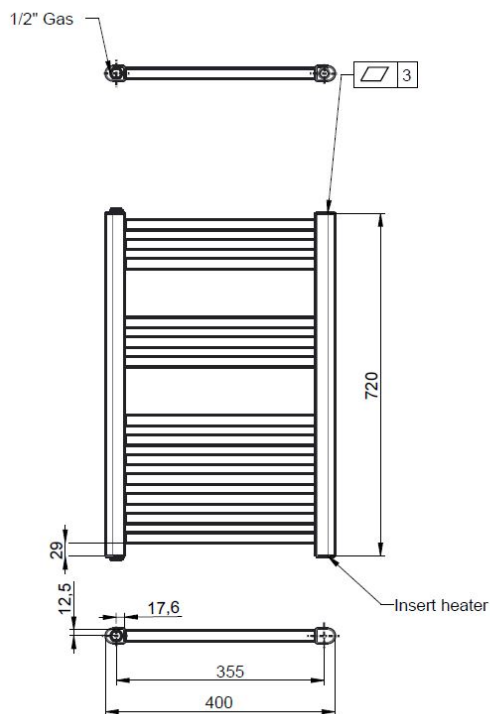

Sales Code: MTY150

Description: Round Chrome Rad 720X400 (200 Watt)

Product Dimensions

Height (mm):	720
Width (mm):	400
Depth (mm):	30
Length (mm):	
Nett Weight (kg):	9

Packaging Dimensions

Height (mm):	500
Width (mm):	425
Length (mm):	870
Gross Weight (kg):	10

Packaging Data

Box Colour:	Brown Cardboard Box
Box Qty:	1
Label Size:	190 x 75
Label Colour:	White Label
Label Qty:	1

Outer Box Dimensions (If Applicable)

Height (mm):	
Width (mm):	
Length (mm):	
Gross Weight (kg):	
Barcode:	5055275893838

Product Details

Country of Origin:	Italy		
Fitting Instruction:	Yes		
Certification:	CE: Yes	RoHS: Yes	WEEE: Yes
Colour/Finish:	Chrome		
RAL No:	N/A		
Product Material:	Steel		
Heat Element Wattage:	200 W		
Heating Element Wattage Compatible:	Yes		
BTU Outputs:	30°C /	50°C / 683	60°C /
Thermal Outputs: (Watts)	30°C /	50°C / 200W	60°C /
Pipe Centres - If Vertical:	355mm		
Pipe Centres - If Horizontal:	N/A		
Max Projection:	85/95		
Tube Diameter:	22mm		
Packaging Volume (L):	2.6		
Wall to Centre of Tappings:	>200		
Floor to Centre of Tappings:	70/85		
Dual Fuel:	No		
IP Rating:	Ip64 Ingress Protection		