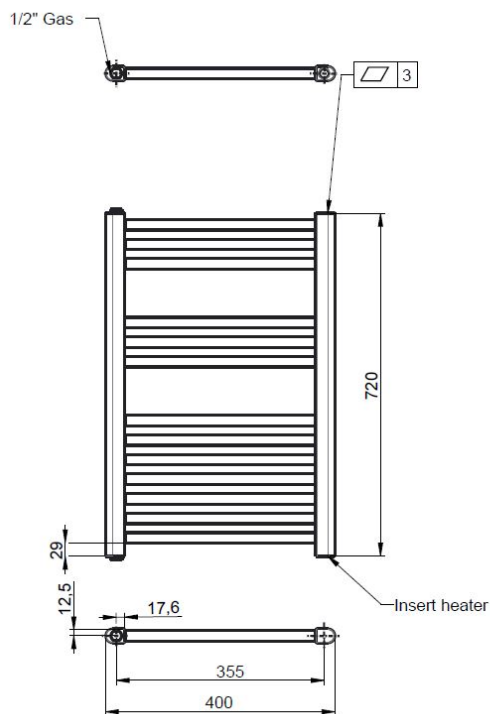

**Sales Code:** MTY156

**Description:** Round White Rad 720X400 (300 Watt)

**Product Dimensions**

Height (mm):	720
Width (mm):	400
Depth (mm):	30
Length (mm):	
Nett Weight (kg):	9

**Packaging Dimensions**

Height (mm):	500
Width (mm):	425
Length (mm):	870
Gross Weight (kg):	10

**Packaging Data**

Box Colour:	Brown Cardboard Box
Box Qty:	1
Label Size:	190 x 75
Label Colour:	White Label
Label Qty:	1

**Outer Box Dimensions (If Applicable)**

Height (mm):	
Width (mm):	
Length (mm):	
Gross Weight (kg):	
Barcode:	5055275893890

**Product Details**

Country of Origin:	Italy		
Fitting Instruction:	Yes		
Certification:	CE: Yes	RoHS: Yes	WEEE: Yes
Colour/Finish:	White		
RAL No:	9016		
Product Material:	Steel		
Heat Element Wattage:	300 W		
Heating Element Wattage Compatible:	Yes		
BTU Outputs:	30°C /	50°C / 1024	60°C /
Thermal Outputs: (Watts)	30°C /	50°C / 300W	60°C /
Pipe Centres - If Vertical:	435mm		
Pipe Centres - If Horizontal:	N/A		
Max Projection:	85/95		
Tube Diameter:	22mm		
Packaging Volume (L):	2.6		
Wall to Centre of Tappings:	>200		
Floor to Centre of Tappings:	70/85		
Dual Fuel:	No		
IP Rating:	Ip64 Ingress Protection		