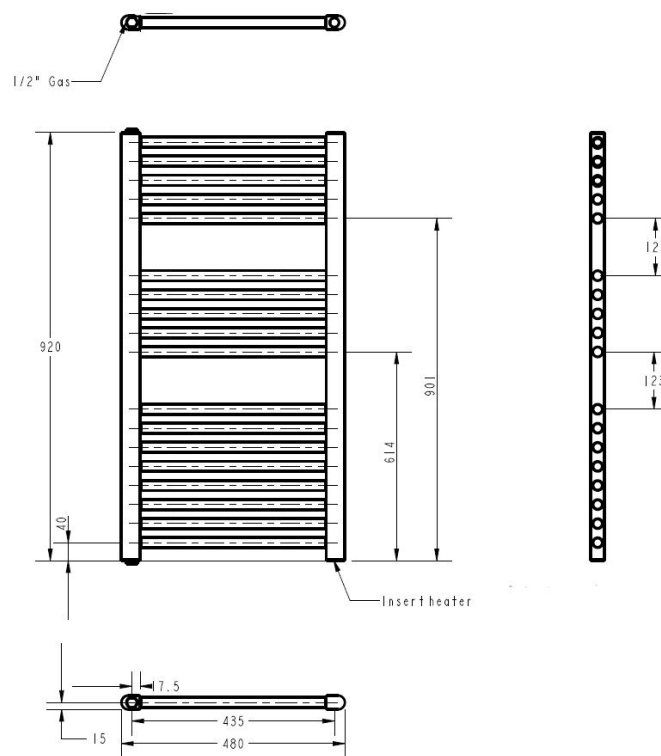

Sales Code: MTY157

Description: Round White Rad 920X480 (500 Watt)

Product Dimensions

Height (mm):	920
Width (mm):	480
Depth (mm):	30
Length (mm):	
Nett Weight (kg):	10.3

Packaging Dimensions

Height (mm):	45
Width (mm):	510
Length (mm):	1052
Gross Weight (kg):	11.51

Packaging Data

Box Colour:	Brown Cardboard Box
Box Qty:	1
Label Size:	190 x 75
Label Colour:	White Label
Label Qty:	1

Outer Box Dimensions (If Applicable)

Height (mm):	
Width (mm):	
Length (mm):	
Gross Weight (kg):	
Barcode:	5055275893906

Product Details

Country of Origin:	Italy		
Fitting Instruction:	Yes		
Certification:	CE: Yes	RoHS: Yes	WEEE: Yes
Colour/Finish:	White		
RAL No:	9016		
Product Material:	Steel		
Heat Element Wattage:	500 W		
Heating Element Wattage Compatible:	Yes		
BTU Outputs:	30°C /	50°C / 1706	60°C /
Thermal Outputs: (Watts)	30°C /	50°C / 500W	60°C /
Pipe Centres - If Vertical:	435mm		
Pipe Centres - If Horizontal:	N/A		
Max Projection:	85/95		
Tube Diameter:	22mm		
Packaging Volume (L):	4		
Wall to Centre of Tappings:	>200		
Floor to Centre of Tappings:	70/85		
Dual Fuel:	No		
IP Rating:	Ip64 Ingress Protection		