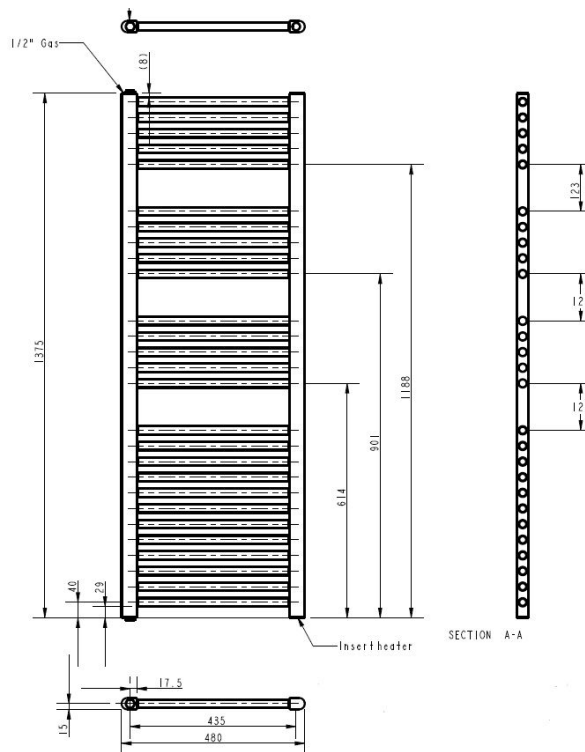

### Product Dimensions

Height (mm):	1375
Width (mm):	480
Depth (mm):	30
Length (mm):	
Nett Weight (kg):	17

### Packaging Dimensions

Height (mm):	500
Width (mm):	500
Length (mm):	1525
Gross Weight (kg):	18

### Packaging Data

Box Colour:	Brown Cardboard Box
Box Qty:	1
Label Size:	190 x 75
Label Colour:	White Label
Label Qty:	1

### Outer Box Dimensions (If Applicable)

Height (mm):	
Width (mm):	
Length (mm):	
Gross Weight (kg):	
Barcode:	5055275893913